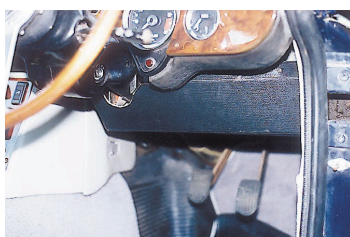

Easy to fit. Metal spring clips on the rearward end of the extension panels slip conveniently behind the forward edges of the console, while the front edges secure to the body with self tapping screws and cup washers.

Basic hand tools required. A drill to create the screw holes in the body, plus a crosshead screwdriver.

MORE GREAT RECOMMENDATIONS:

**EXTENSION PANEL
FOOTWELL LIGHTS MGB**

**UNDERDASH PANEL
MGB**

**LEATHER GEAR LEVER
GAITER MGB OR MIDGET**