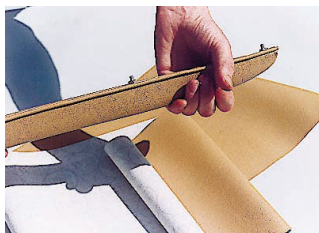

Easy and excellent value way to purchase all the door capping brackets you need for your MGB or MGC, instead of having to work out part numbers for and order four individual parts.

Also available is a capping bracket screw set, containing sufficient chrome and zinc plated screws of the types required to fix all four capping brackets to the cappings and doors - see recommendation below.

01954 231318

Easy to fit. Even easier if you use nice new screws from the Club capping bracket screw set. Simply screw the brackets to the back of each capping and then screw the cappings to the door shells.

Basic hand tools required. A set of crosshead screwdrivers, plus a drill to make screw holes in new doors (if required).

MORE GREAT RECOMMENDATIONS:

**DOOR CAPPING BRACKET
SCREW SET MGB & GT**

**DASH TOP COVERING KIT
MGB**