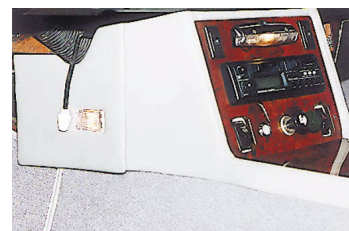

**LEATHER CONSOLE
EXTENSION PANELS MGB**